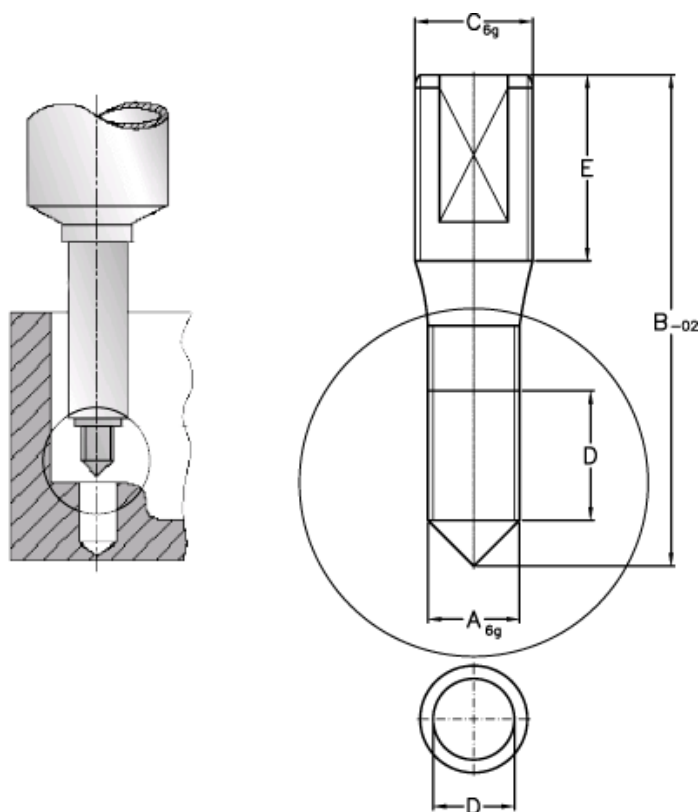

Article number: 12621000060710

Description: Threaded pin 621 000 060.710  
For M6

## Measures

A = M6  
B = 92.0  
C = M8  
D = 12.1  
E = 20